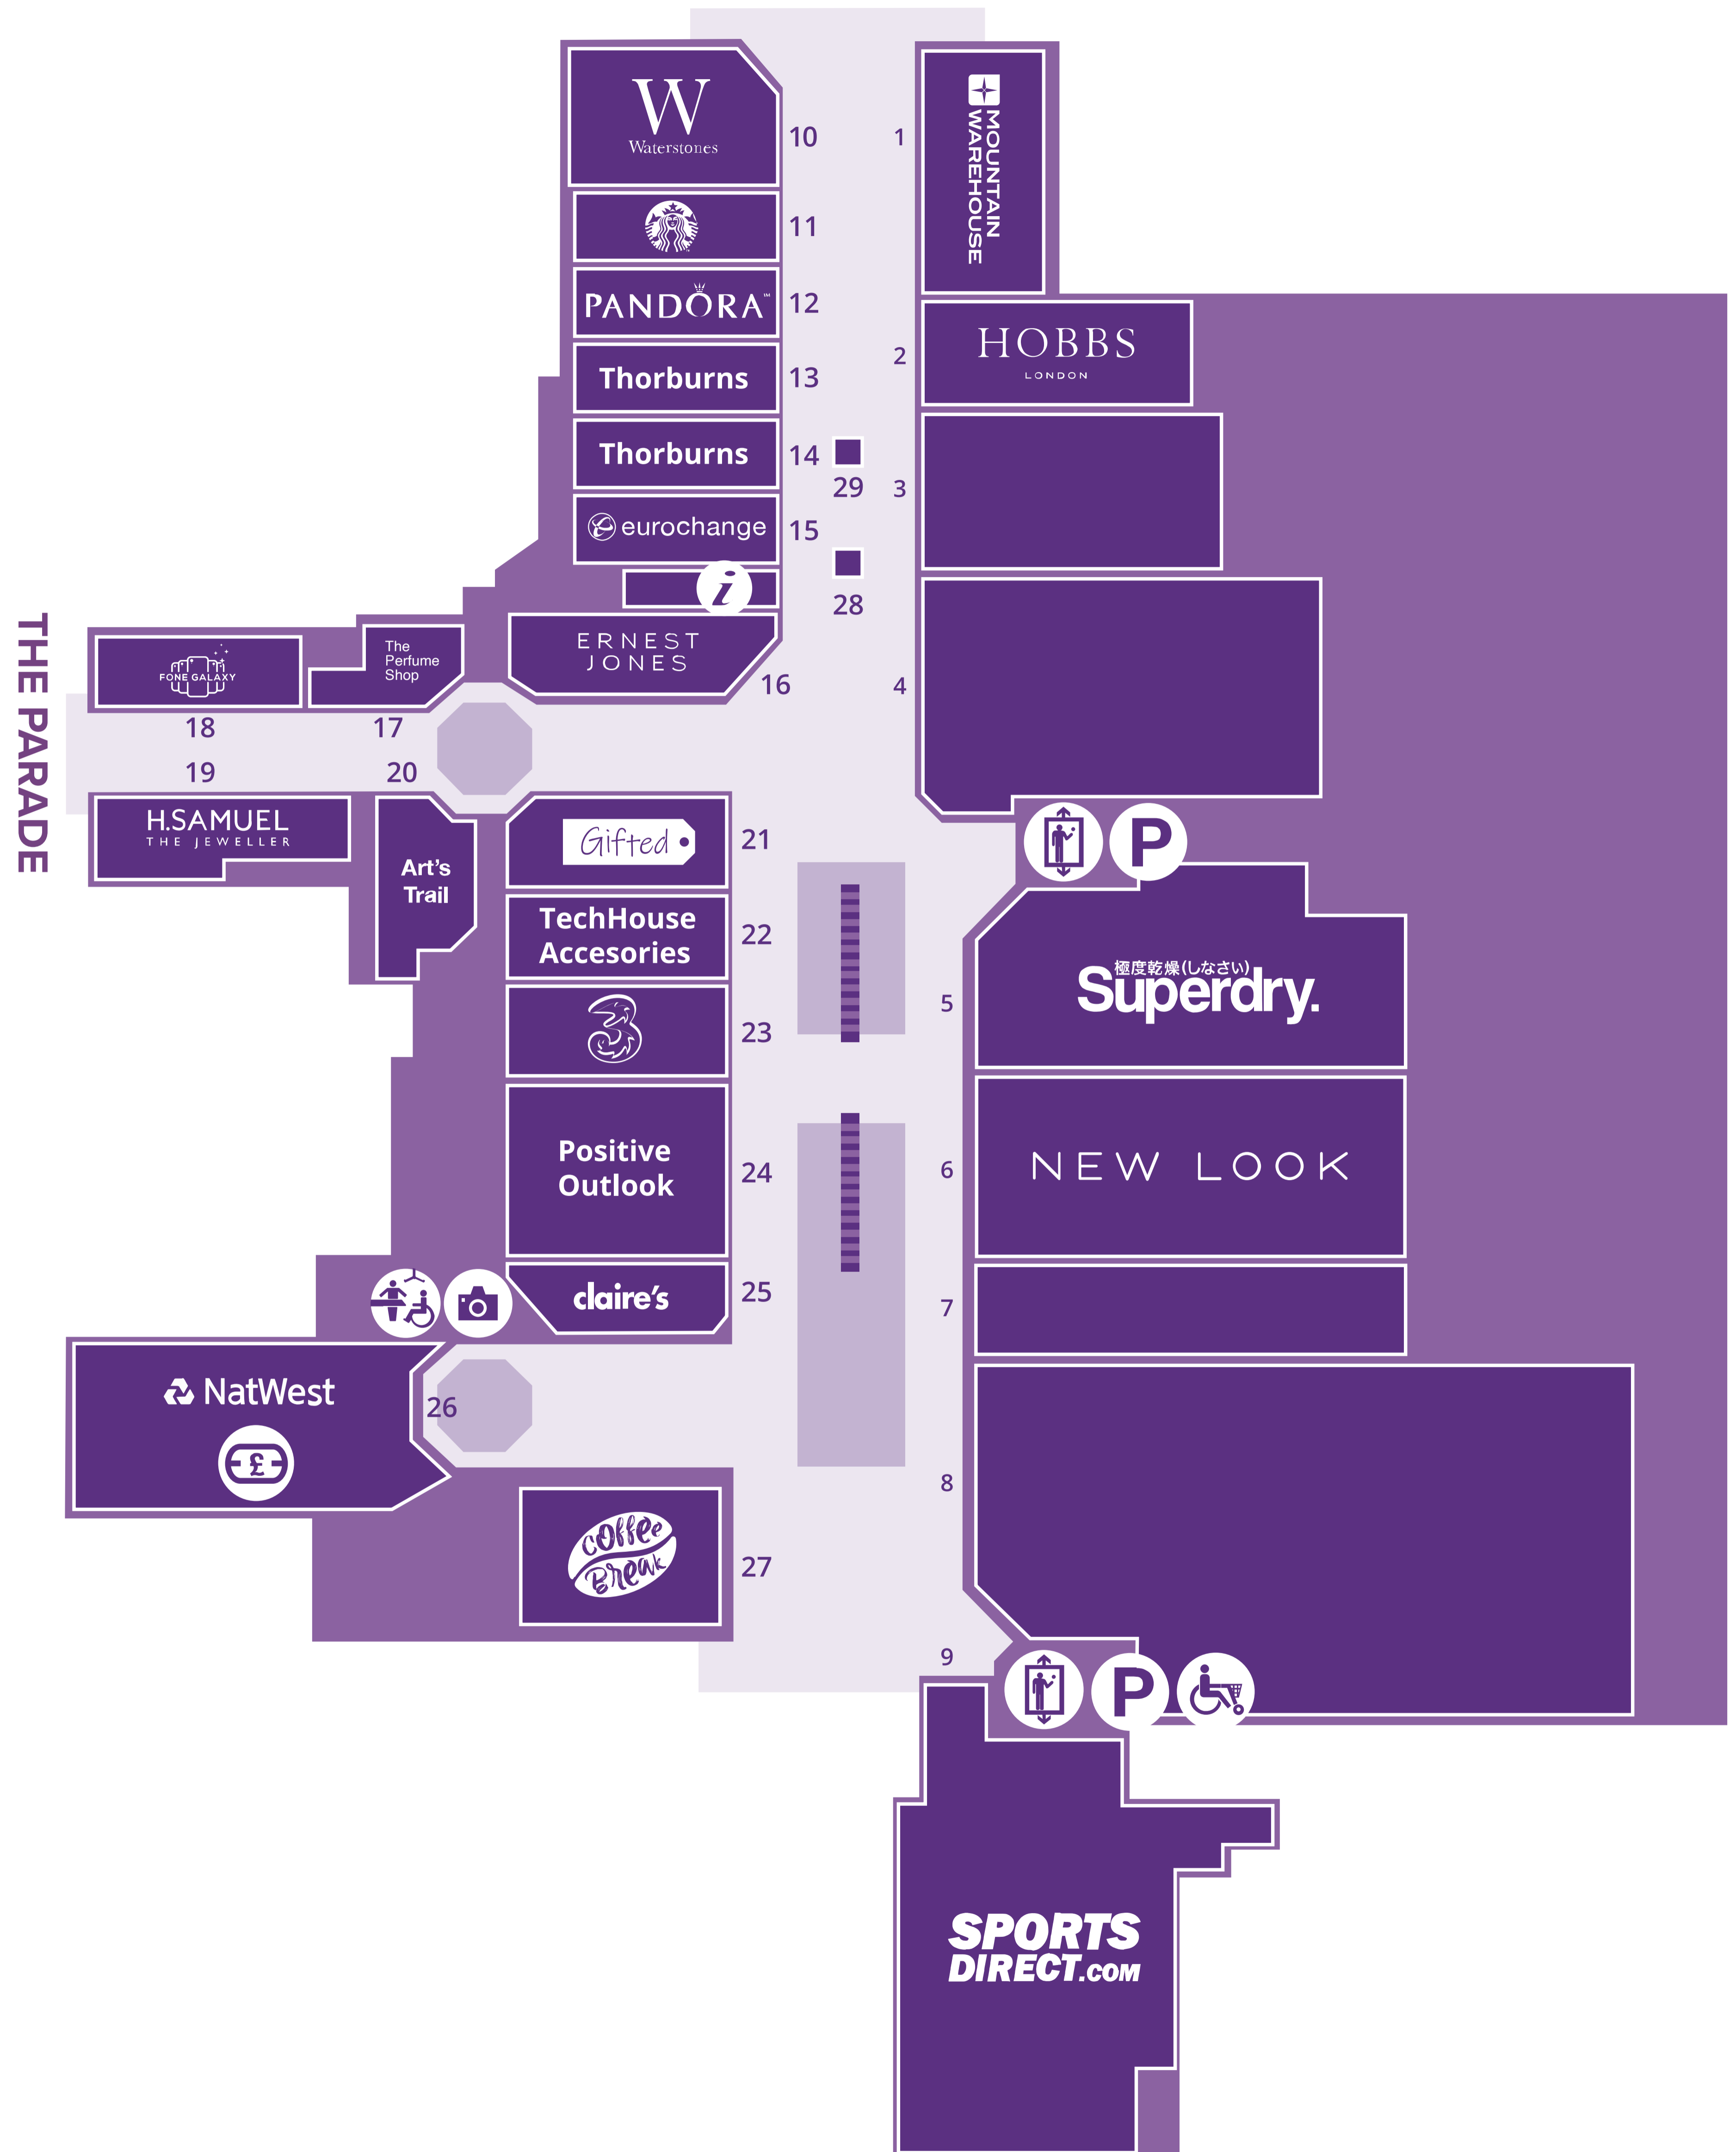

UPPER MALL

STORE DIRECTORY

ART	
Art's Trail	20
BANKS AND FOREIGN EXCHANGE	
Eurochange	15
NatWest	26
BOOKS	
Waterstones	10
COMMUNICATIONS	
Fone Galaxy	18
Mobile Technicians	29
TechHouse Accessories	22
3 Store	23
EATING AND DRINKING	
Coffee Break	27
Starbucks	11
FASHION	
Claire's	25
New Look	6
Hobbs London	2
Positive Outlook	24
Superdry	5
Thorburns	13-14
HEALTH AND BEAUTY	
Pinks & Blus	28
The Perfume Shop	17
JEWELLERY	
Ernest Jones	16
H. Samuel	19
Pandora	12
SPECIALIST STORES	
Gifted	21
SPORTS AND LEISURE	
Mountain Warehouse	1
Sports Direct	9
FACILITIES	
Management Office	
Changing Places	
Shopmobility - accessed via level 4 of the car park	
Lifts	
Car park access on level 4 and 6	
Photobooth	
Cashpoint	

WARWICK STREET

LOWER MALL

STORE DIRECTORY

MAJOR STORES

Wilko 32

BANKS AND FOREIGN EXCHANGE

NatWest 48

CD'S, DVDS AND GAMES

Head Records 43

EATING AND DRINKING

Bistrot Pierre 60

Café Brasilia 31

Carluccio's 52

Costa Coffee 51

Giggling Squid 37

FASHION

Watchbox 47

TOYS AND GAMES

The Entertainer 38

FACILITIES

Baby Feeding Facilities 

Post Box 

Lifts 

Toilets 