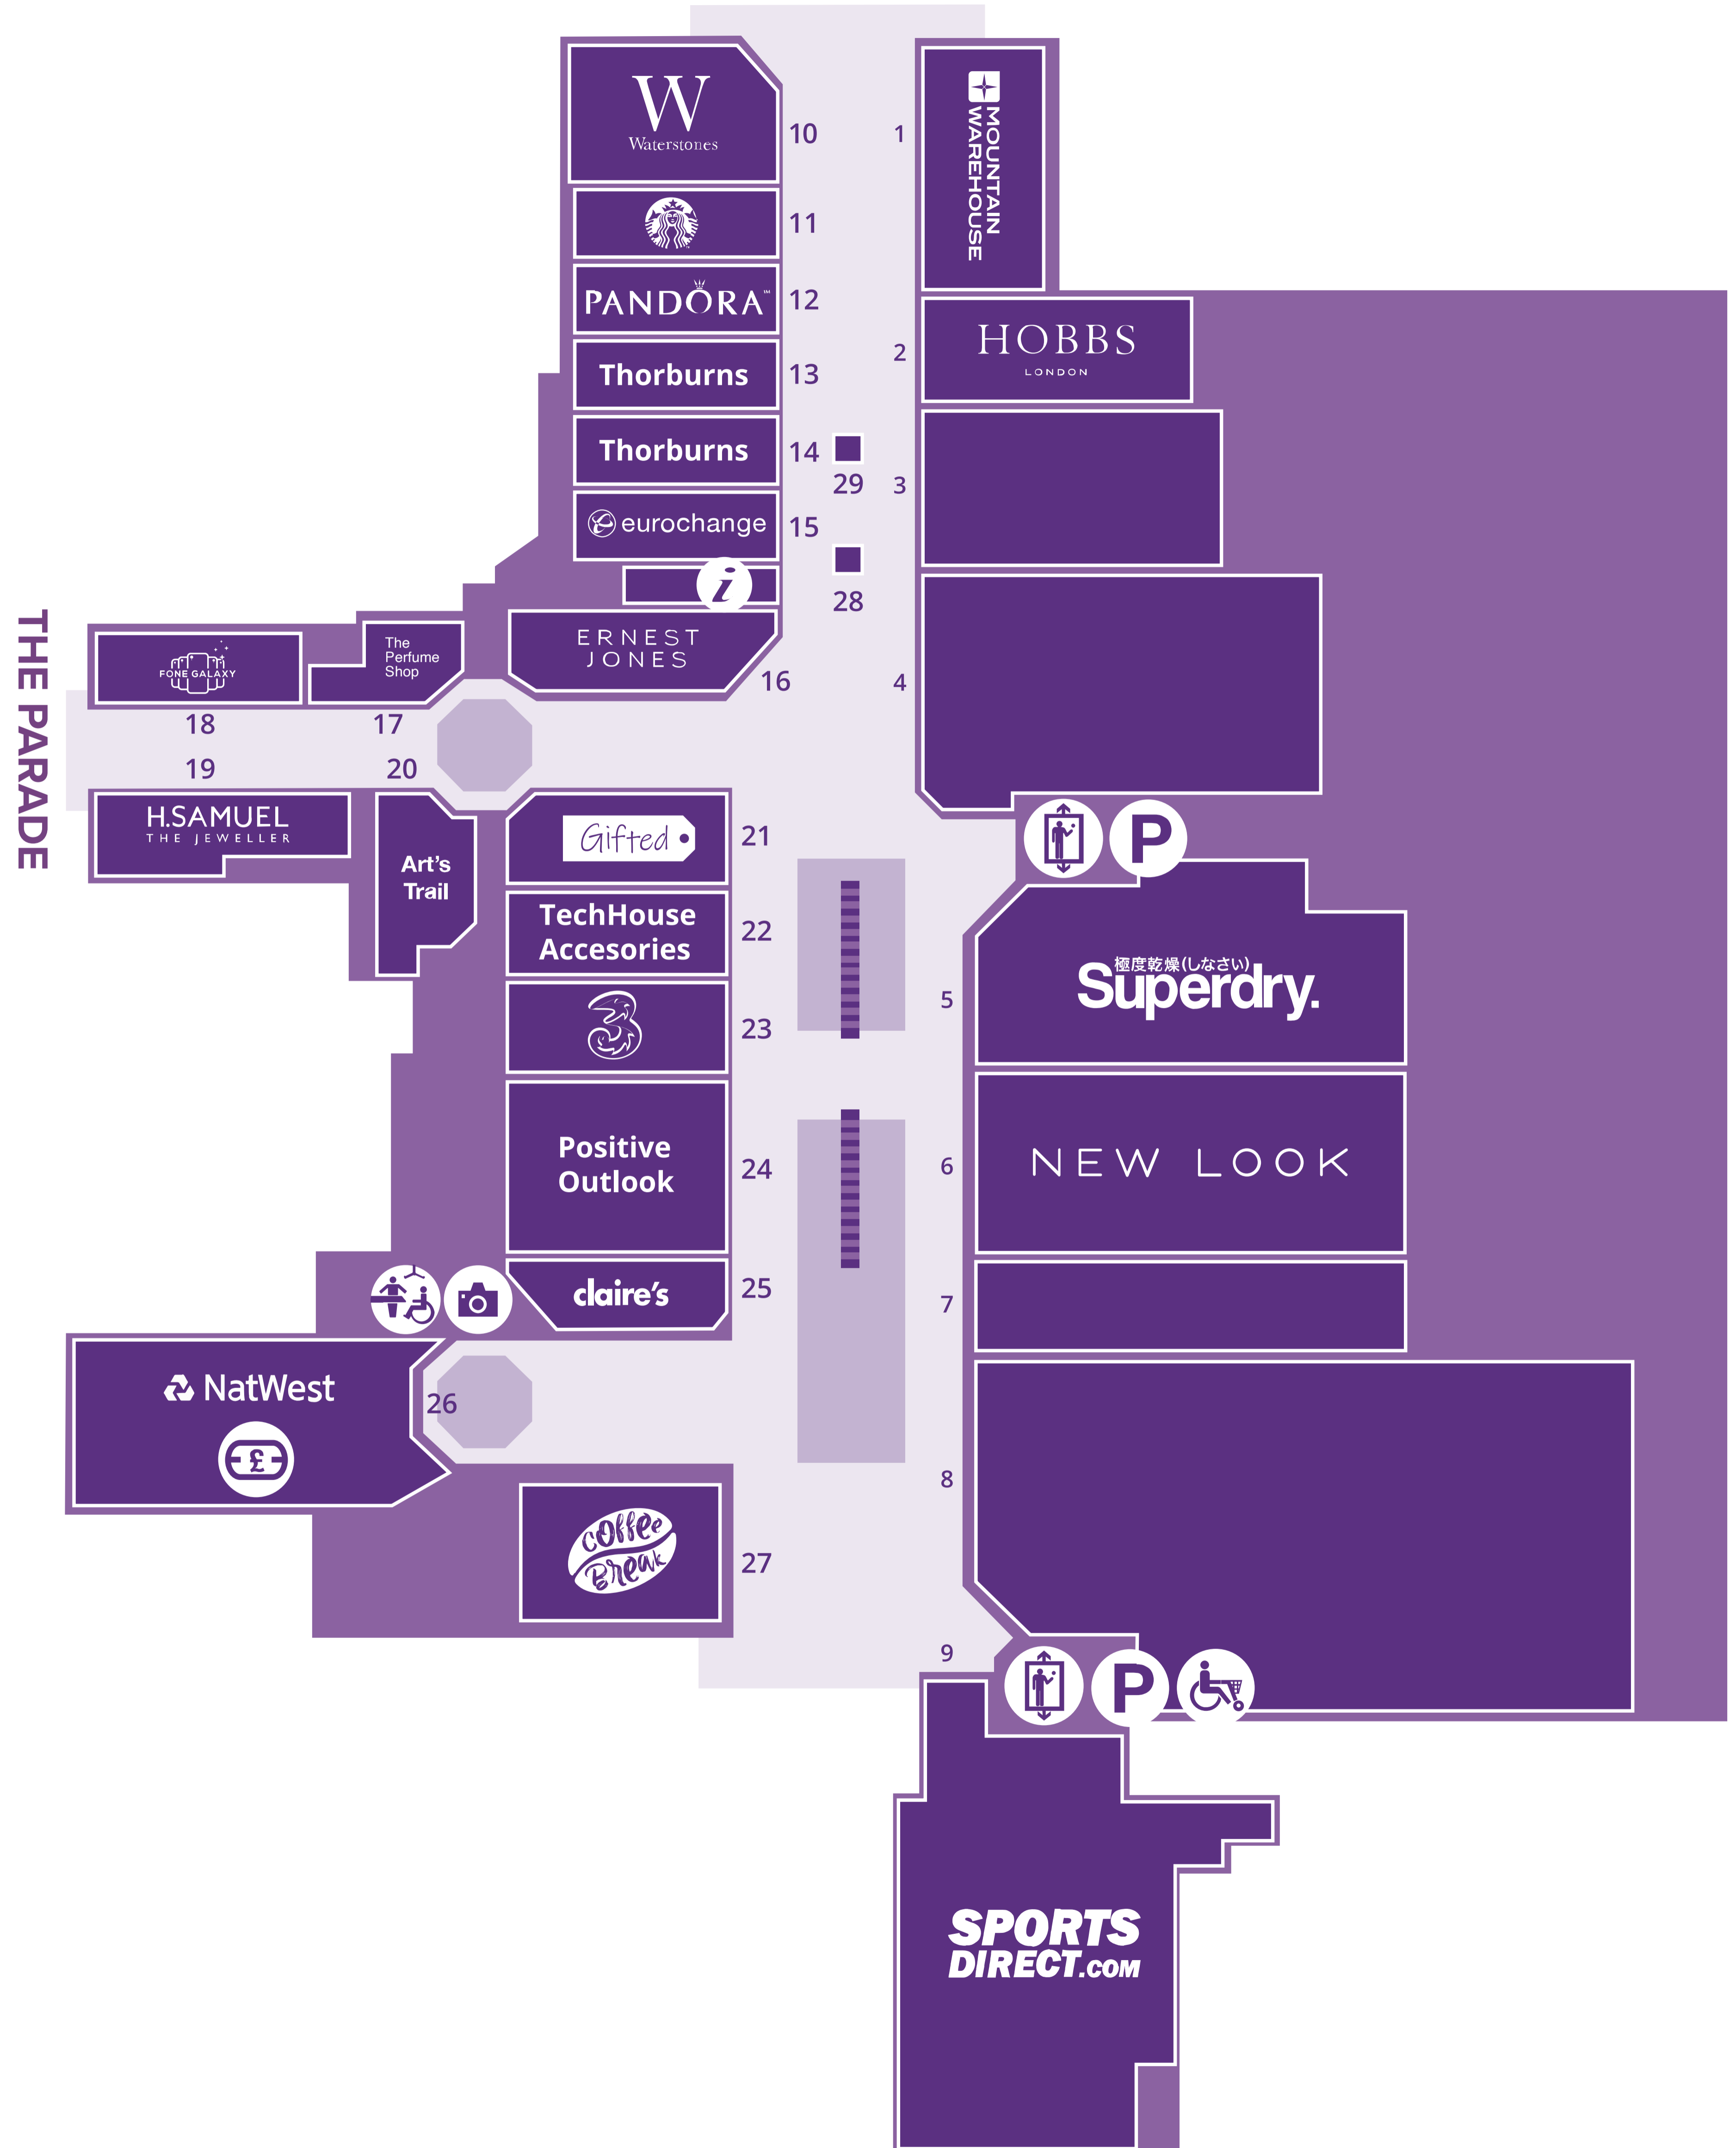

UPPER MALL

STORE DIRECTORY

ART	
Art's Trail	20
BANKS AND FOREIGN EXCHANGE	
Eurochange	15
NatWest	26
BOOKS	
Waterstones	10
COMMUNICATIONS	
Fone Galaxy	18
Mobile Technicians	29
Positive Outlook	24
TechHouse Accessories	22
3 Store	23
EATING AND DRINKING	
Coffee Break	27
Starbucks	11
FASHION	
Claire's	25
New Look	6
Hobbs London	2
Superdry	5
Thorburns	13-14
HEALTH AND BEAUTY	
Pinks & Blus	28
The Perfume Shop	17
JEWELLERY	
Ernest Jones	16
H. Samuel	19
Pandora	12
SPECIALIST STORES	
Gifted	21
SPORTS AND LEISURE	
Mountain Warehouse	1
Sports Direct	9
FACILITIES	
Management Office	
Changing Places	
Shopmobility - accessed via level 4 of the car park	
Lifts	
Car park access on level 4 and 6	
Photobooth	
Cashpoint	

WARWICK STREET

LOWER MALL

STORE DIRECTORY

MAJOR STORES

Wilko 32

BANKS AND FOREIGN EXCHANGE

NatWest 48

CD'S, DVDS AND GAMES

Head Records 43

EATING AND DRINKING

Bistrot Pierre 60

Café Brasilia 31

Carluccio's 52

Costa Coffee 51

Giggling Squid 37

Vinteas 57

Tilly Trotter's Brides 56

Watchbox 34

TOYS AND GAMES

The Entertainer 38

FACILITIES

Baby Feeding Facilities 

Post Box 

Lifts 