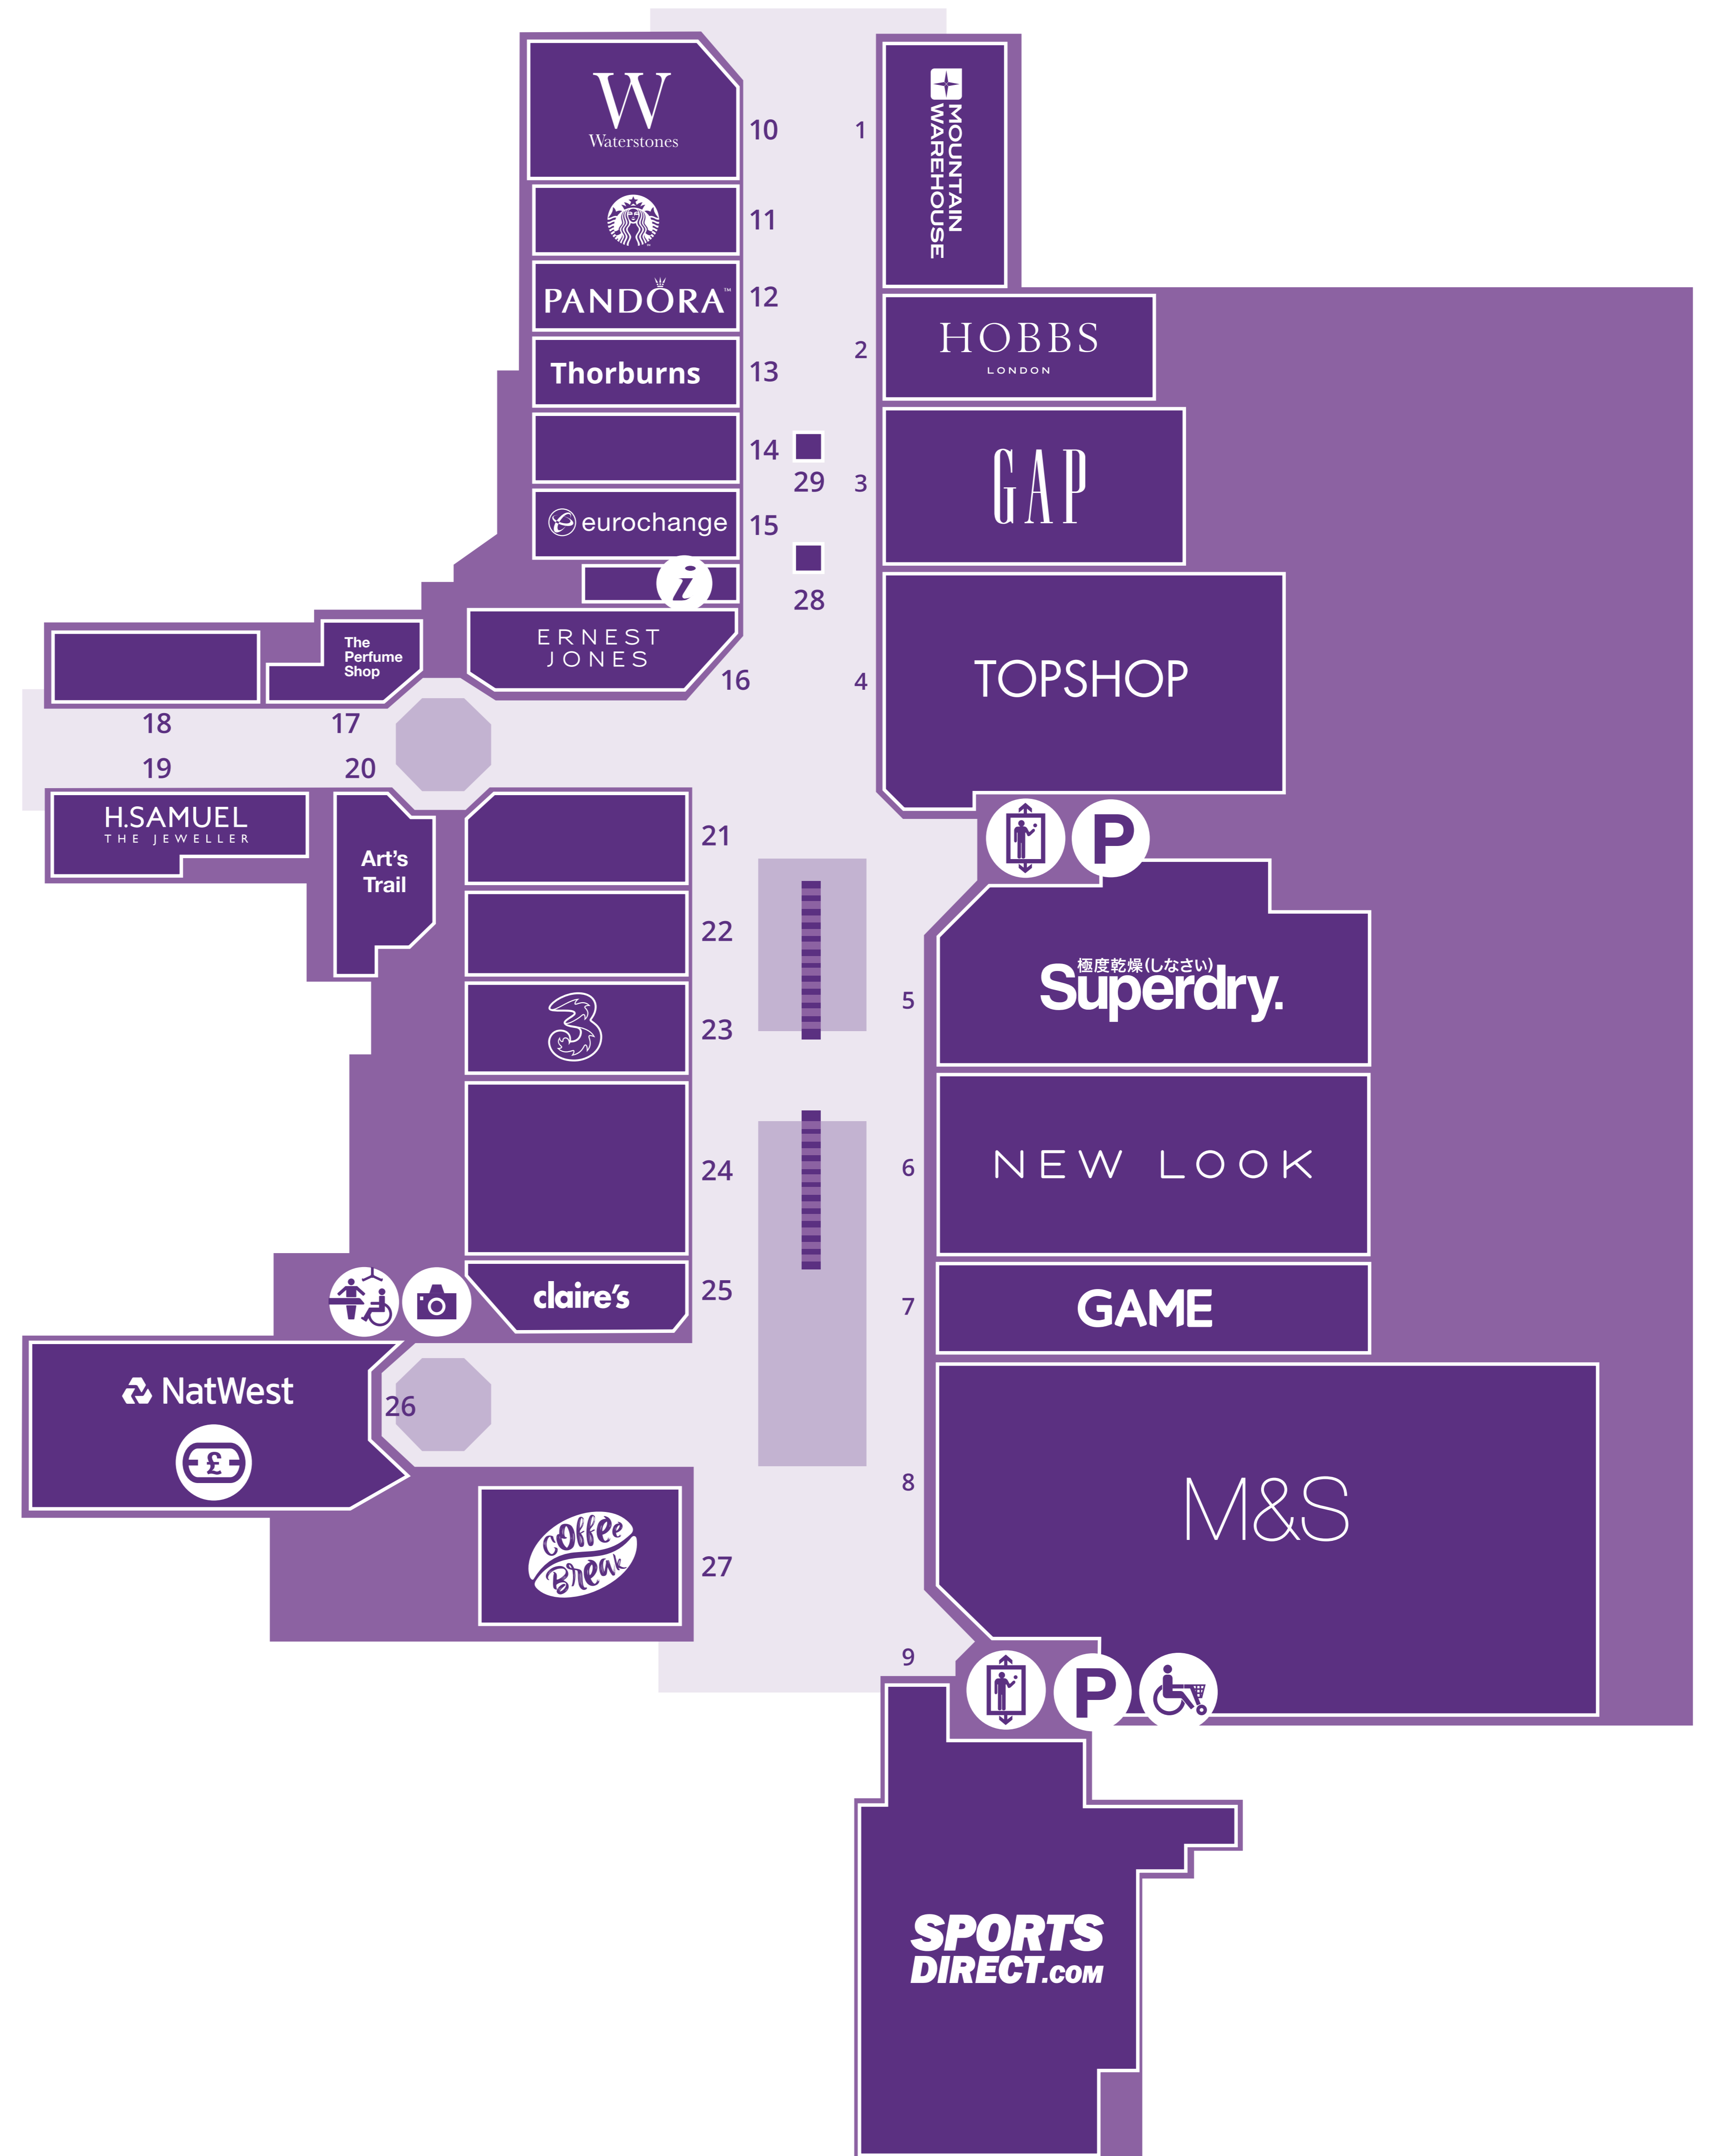

UPPER MALL

STORE DIRECTORY

MAJOR STORES

M&S 8

ART

Art's Trail 20

BANKS AND

FOREIGN EXCHANGE

Eurochange 15

NatWest 26

BOOKS

Waterstones 10

CD'S, DVDS AND GAMES

Game 7

COMMUNICATIONS

Mobile Technicians 29

3 Store 23

EATING AND DRINKING

M&S Café 8

Coffee Break 27

Starbucks 11

FASHION

Claire's 25

Gap 3

New Look 6

Hobbs 2

Superdry 5

Thorburns 13

Topshop 4

HEALTH AND BEAUTY

Browline 28

The Perfume Shop 17

JEWELLERY

Ernest Jones 16

H. Samuel 19

Pandora 12

SPORTS AND LEISURE

Mountain Warehouse 1

Sports Direct 9

FACILITIES

Management Office

Changing Places

Shopmobility - accessed via level 4 of the car park

Lifts

Car park access on level 4 and 6

Photobooth

Cashpoint

WARWICK STREET

THE PARADE