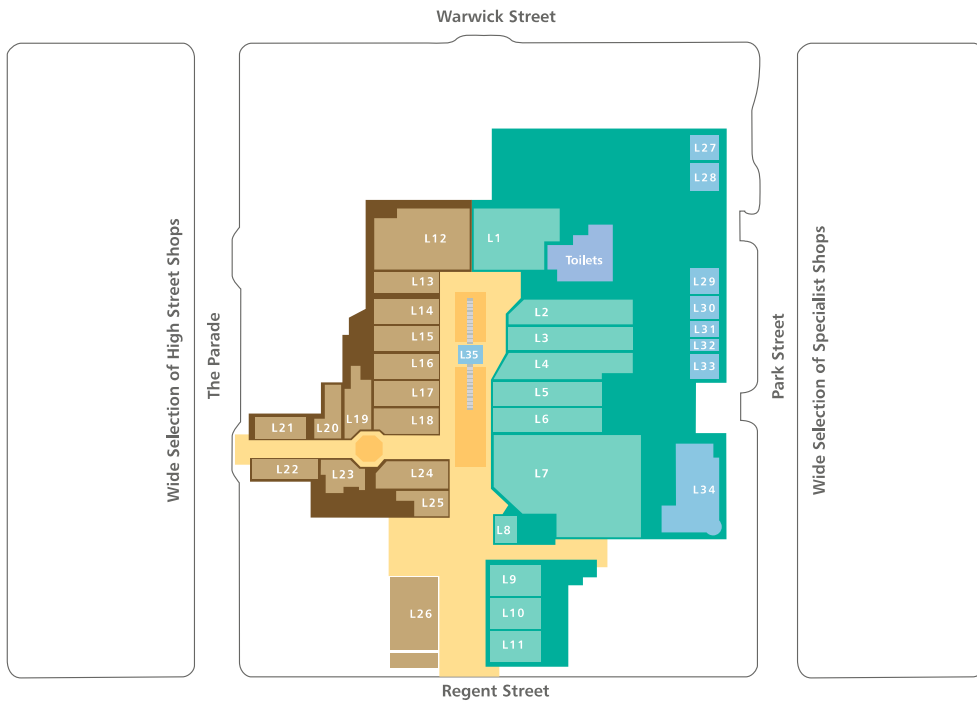

Upper Mall

3 Store	U22 ● M & S	U8 ● The Perfume Shop	U16 ● Virgin Media	U19 ●
Claire's Accessories	U24 ● Muffin Break	U26 ● Thorburn's	U13 ● Vacant	U20 ●
Ernest Jones	U15 ● NatWest	U25 ● Thorntons	U17 ● Vacant	U21 ●
Gap	U3 ● New Look	U23 ● Topshop/Topman	U4 ●	
H. Samuel	U18 ● Pandora	U12 ● USC	U6 ●	
Inspired Cookware	U7 ● Roman Originals	U2 ● Waterstone's	U10 ●	
Jigsaw	U14 ● Sports Direct	U9 ● Vacant	U1 ● Management Office	●
Joe Delucci's	U27 ● Starbucks	U11 ● Vacant	U5 ● Shopmobility Office Level 4 of Car Park	

Lower Mall

Animal	L6 ● Fable	L10 ● NatWest	L22 ● Topman/Topshop	L1 ●
Ann Summers	L16 ● Fabulous	L23 ● Party Animal	L21 ● Vintees	L31 ●
Bistrot Pierre	L34 ● Fat Moomoo	L27 ● Patisserie Valerie	L2 ● Vision Express	L18 ●
Carluccio's	L26 ● Game	L5 ● Regis	L24 ● Walnut & Weave	L17 ●
Cath Kidston	L9 ● Geiko	L29 ● Spangles Sweet Shop	L19 ● Watchbox	L8 ●
Clintons	L14 ● Hawkin's Bazaar	L3 ● Superdry	L11 ●	
Costa Coffee	L25 ● Head	L4 ● The Art Lounge	L13 ●	
Dolls Domain	L20 ● In-Toto Kitchens	L28 ● The Deli Diner	L35 ● Toilets	●
EE	L15 ● Lockhart & Lace	L33 ● The Entertainer	L12 ● Baby Changing Facilities	●
Esquire	L32 ● M & S	L7 ● Tilly Trotter's Brides	L30 ● Shopmobility Office Level 4 of Car Park	